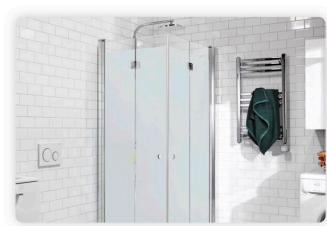

Collections

Sanitet - Duschväggar