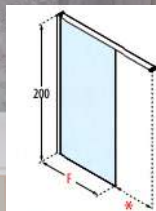

H+N Frame

För nisch
8 mm härdat glas.
Beställ för antingen höger- eller vänsterutförande.
Finns i färgerna U, B, K & H. se färgtabell på sid. 112.
Kan kombineras med tillvalen nedan, duschhylla eller handdukshållare.

Artikelnr:	Bredd:	Färg:	Pris:
KUADHN120S-1K	1200 mm	Krom	12 440 kr
KUADHN140S-1K	1400 mm	Krom	13 290 kr
KUADHN160S-1K	1600 mm	Krom	13 650 kr
KUADHN180S-1K	1800 mm	Krom	14 860 kr

Svängbar duschpanel

I kombination med Kuadra H+H Frame.
Profilerna kan beställas i färgerna: U, B, K & H, se färgtabell på sid. 112.
Vändbar. 8 mm härdat glas.

Artikelnr:	Bredd:	Färg:	Pris:
KUADHHA37-1K	370 mm	Krom	4 300 kr

Duschhylla

Beställ för antingen höger- eller vänsterutförande.
Passar endast till H+N Frame.
Duschhyllan kan beställas i färgerna: U, B & H se färgtabell på sid. 112.

Artikelnr:	Bredd:	Färg:	Pris:
R90AKFBPOS-B	1170 mm	Silver	5 020 kr
R90AKFBPO16S-B	1570 mm	Silver	5 590 kr

Handdukshållare

Beställ för antingen höger- eller vänsterutförande.
Passar endast till H+N Frame. Finns i färgerna U, B, K & H, se färgtabell på sid. 112.

Artikelnr:	Bredd:	Färg:	Pris:
R90AKFBPSS-K	1170 mm	Krom	5 490 kr
R90AKFBPS16S-K	1570 mm	Krom	6 030 kr