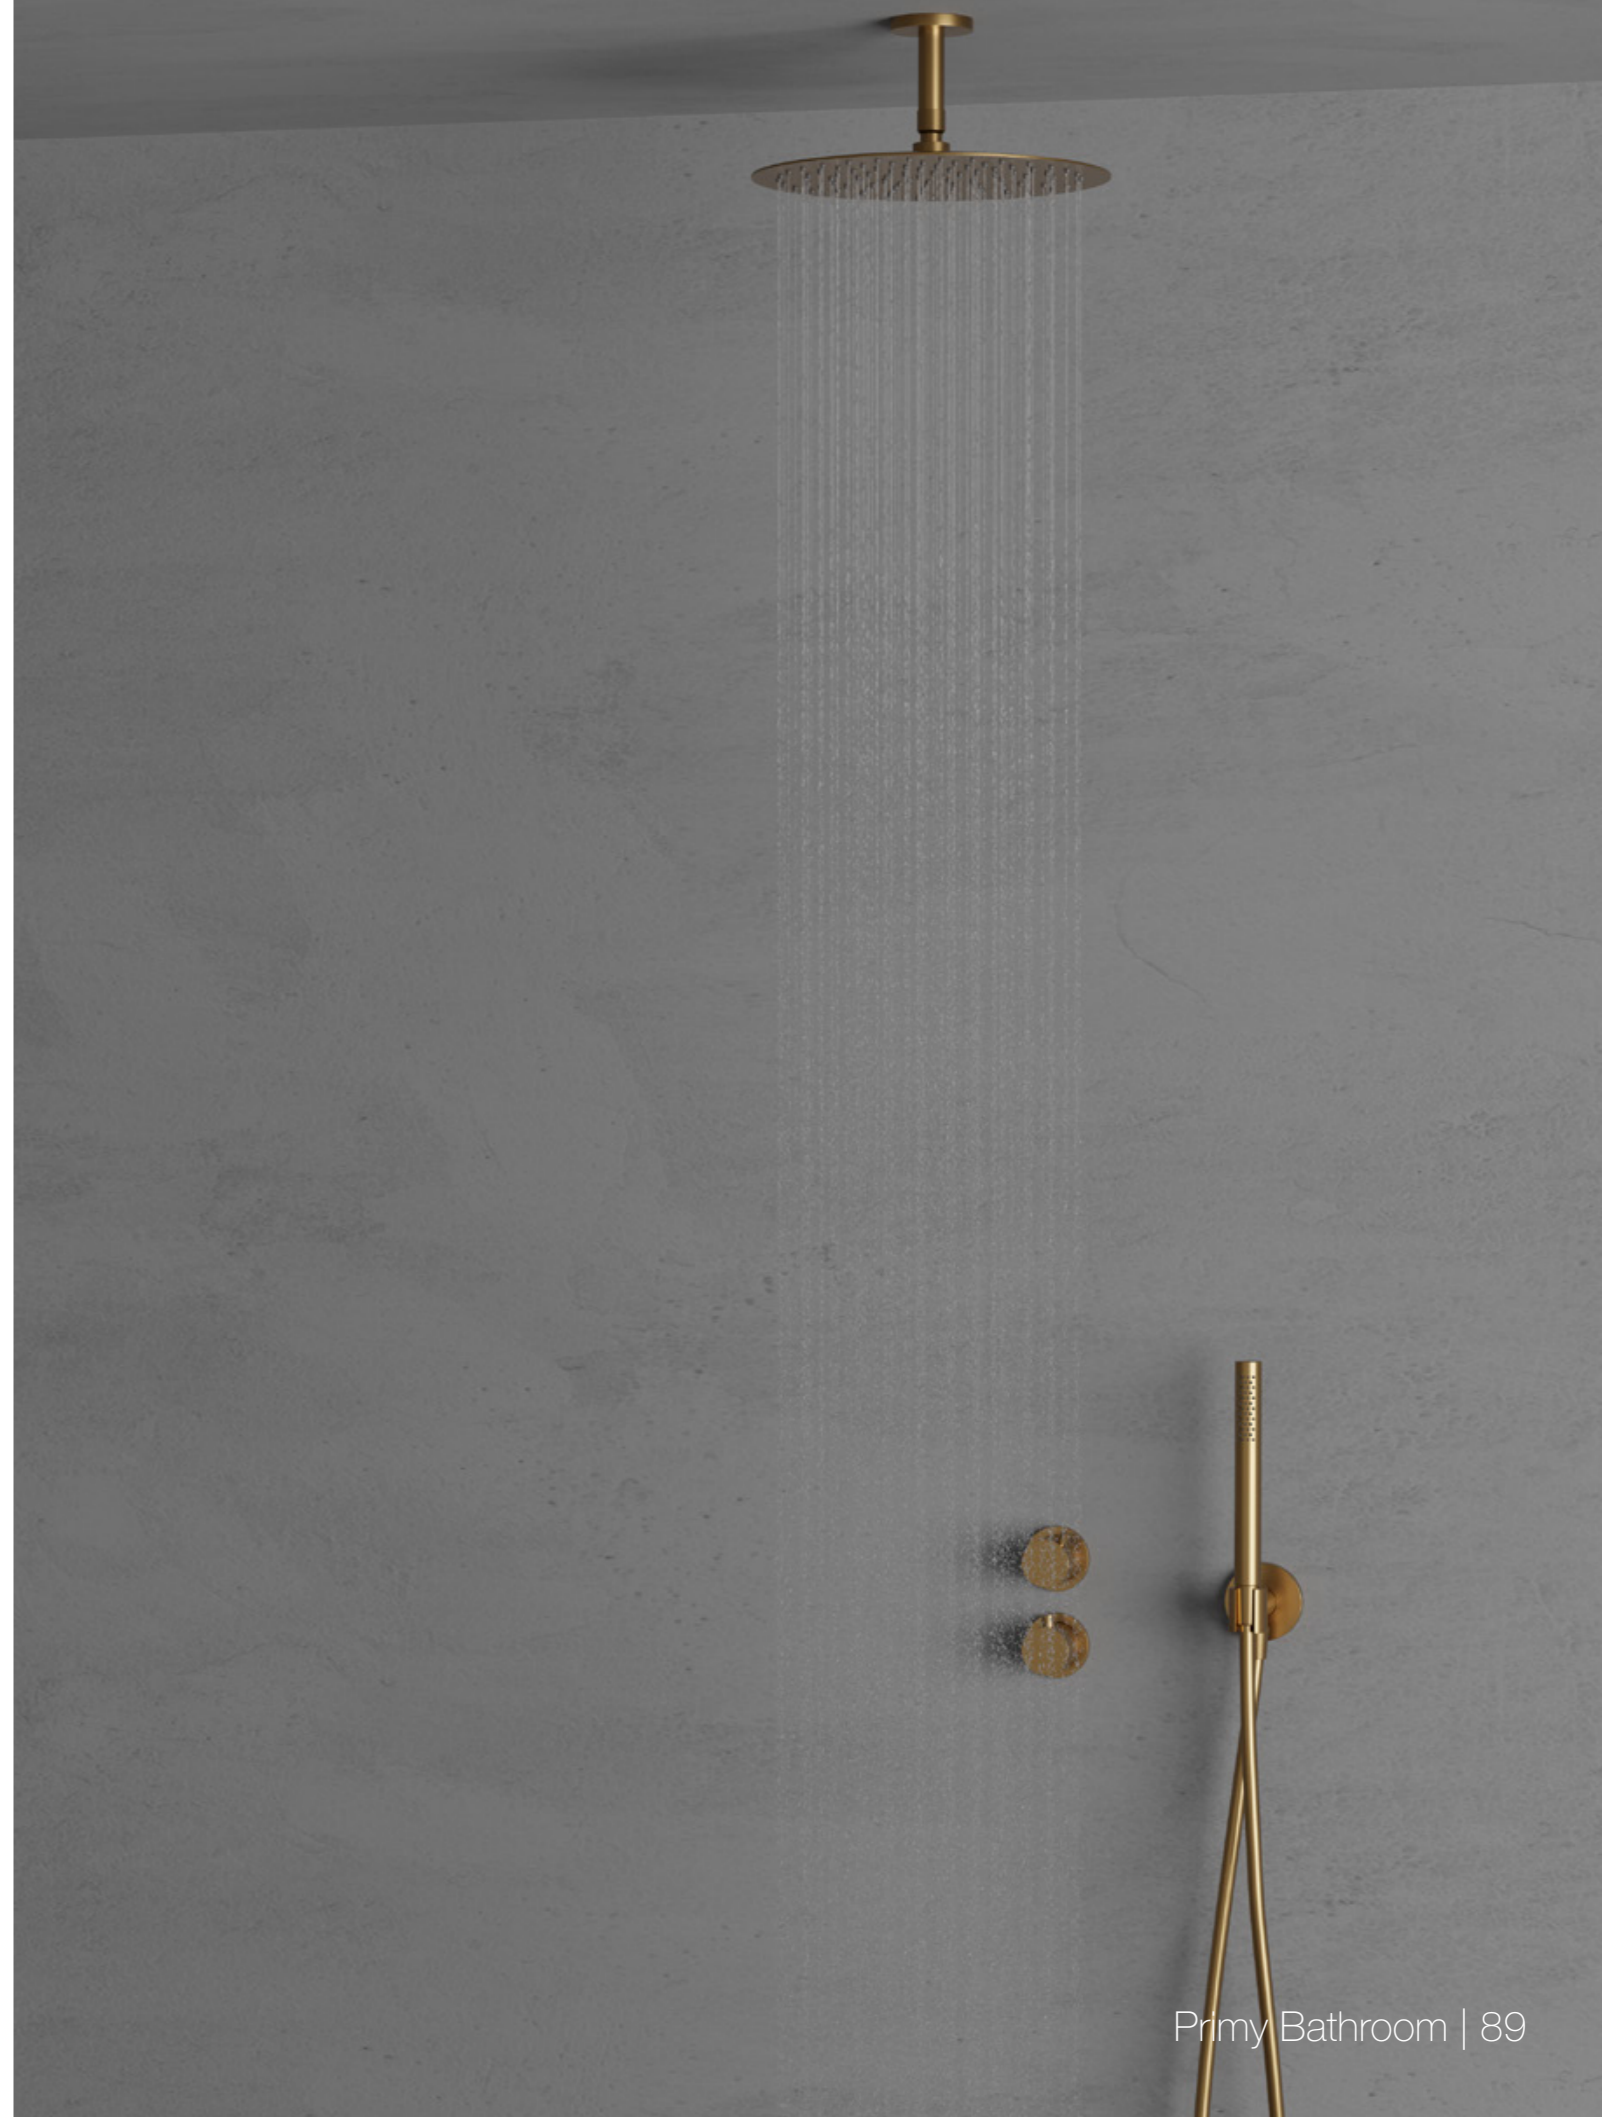

Original

Sand

Rust

Amber

Scrap

Shadow

Coal

Harmonized 2z